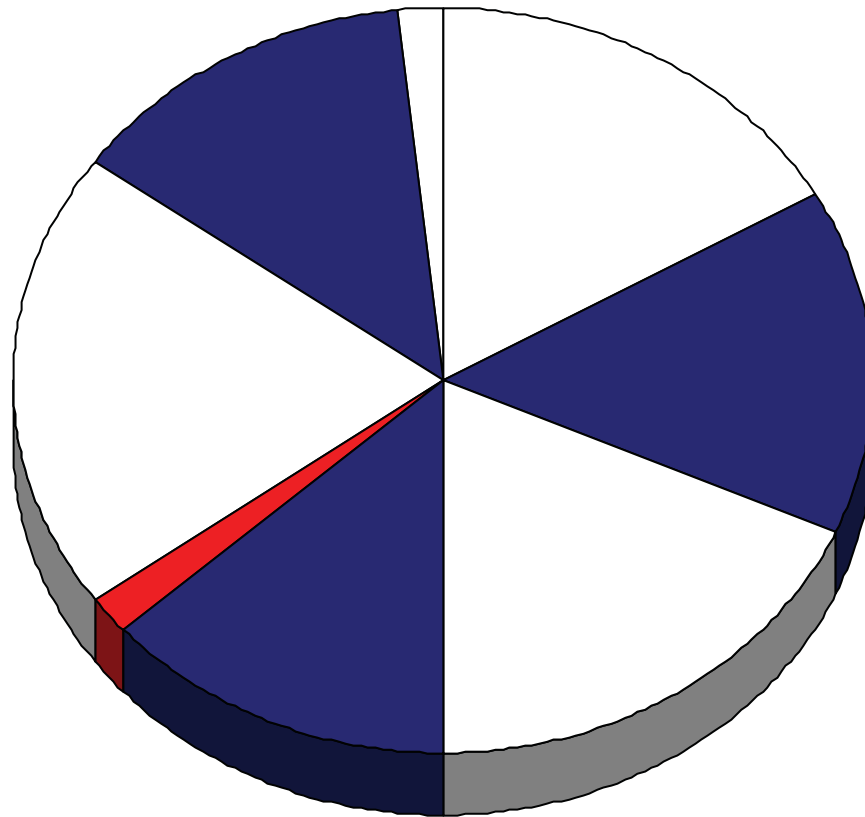

Ace & TJ Clock

- Ace & TJ Show :00-10
- Local Content :10-19
- Ace & TJ Show :19-30
- Local Content :30-38
- National Spot :38-39
- Ace & TJ Show :39-51
- Local Content :51-59
- Ace & TJ Show :59-00

For any questions and further information, contact Pete Herrick, Executive Producer,
(704) 561-4843, yankeepete@acetj.com