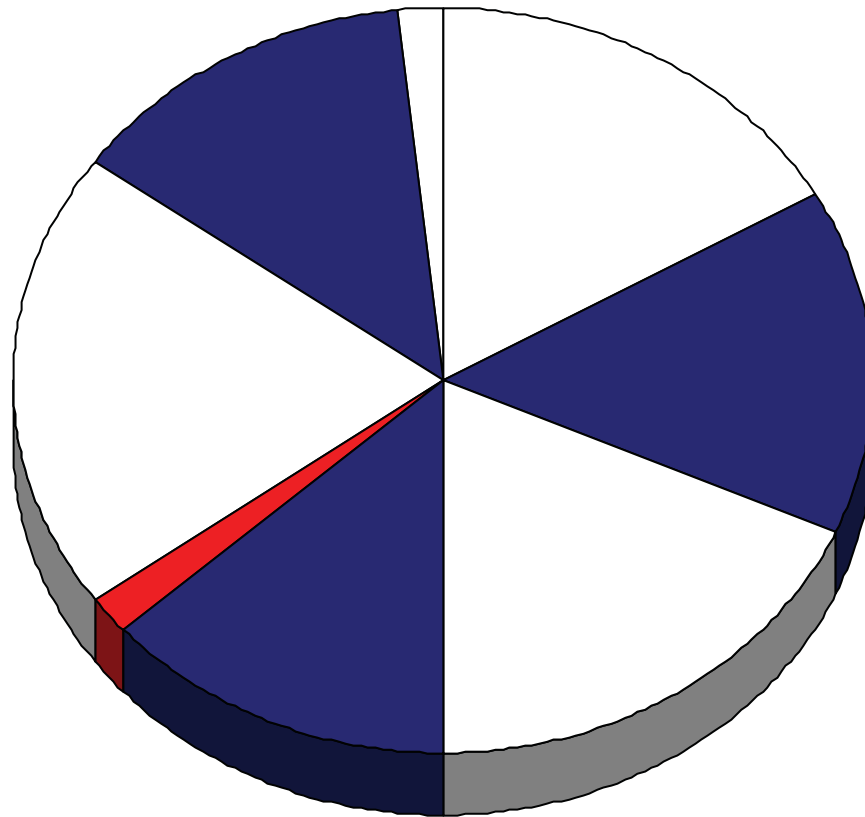

# Ace & TJ Clock

- Ace & TJ Show :00-10
- Local Content :10-19
- Ace & TJ Show :19-30
- Local Content :30-38
- National Spot :38-39
- Ace & TJ Show :39-51
- Local Content :51-59
- Ace & TJ Show :59-00

For any questions and further information, contact Pete Herrick, Executive Producer,  
(704) 561-4843, yankeepete@acetj.com